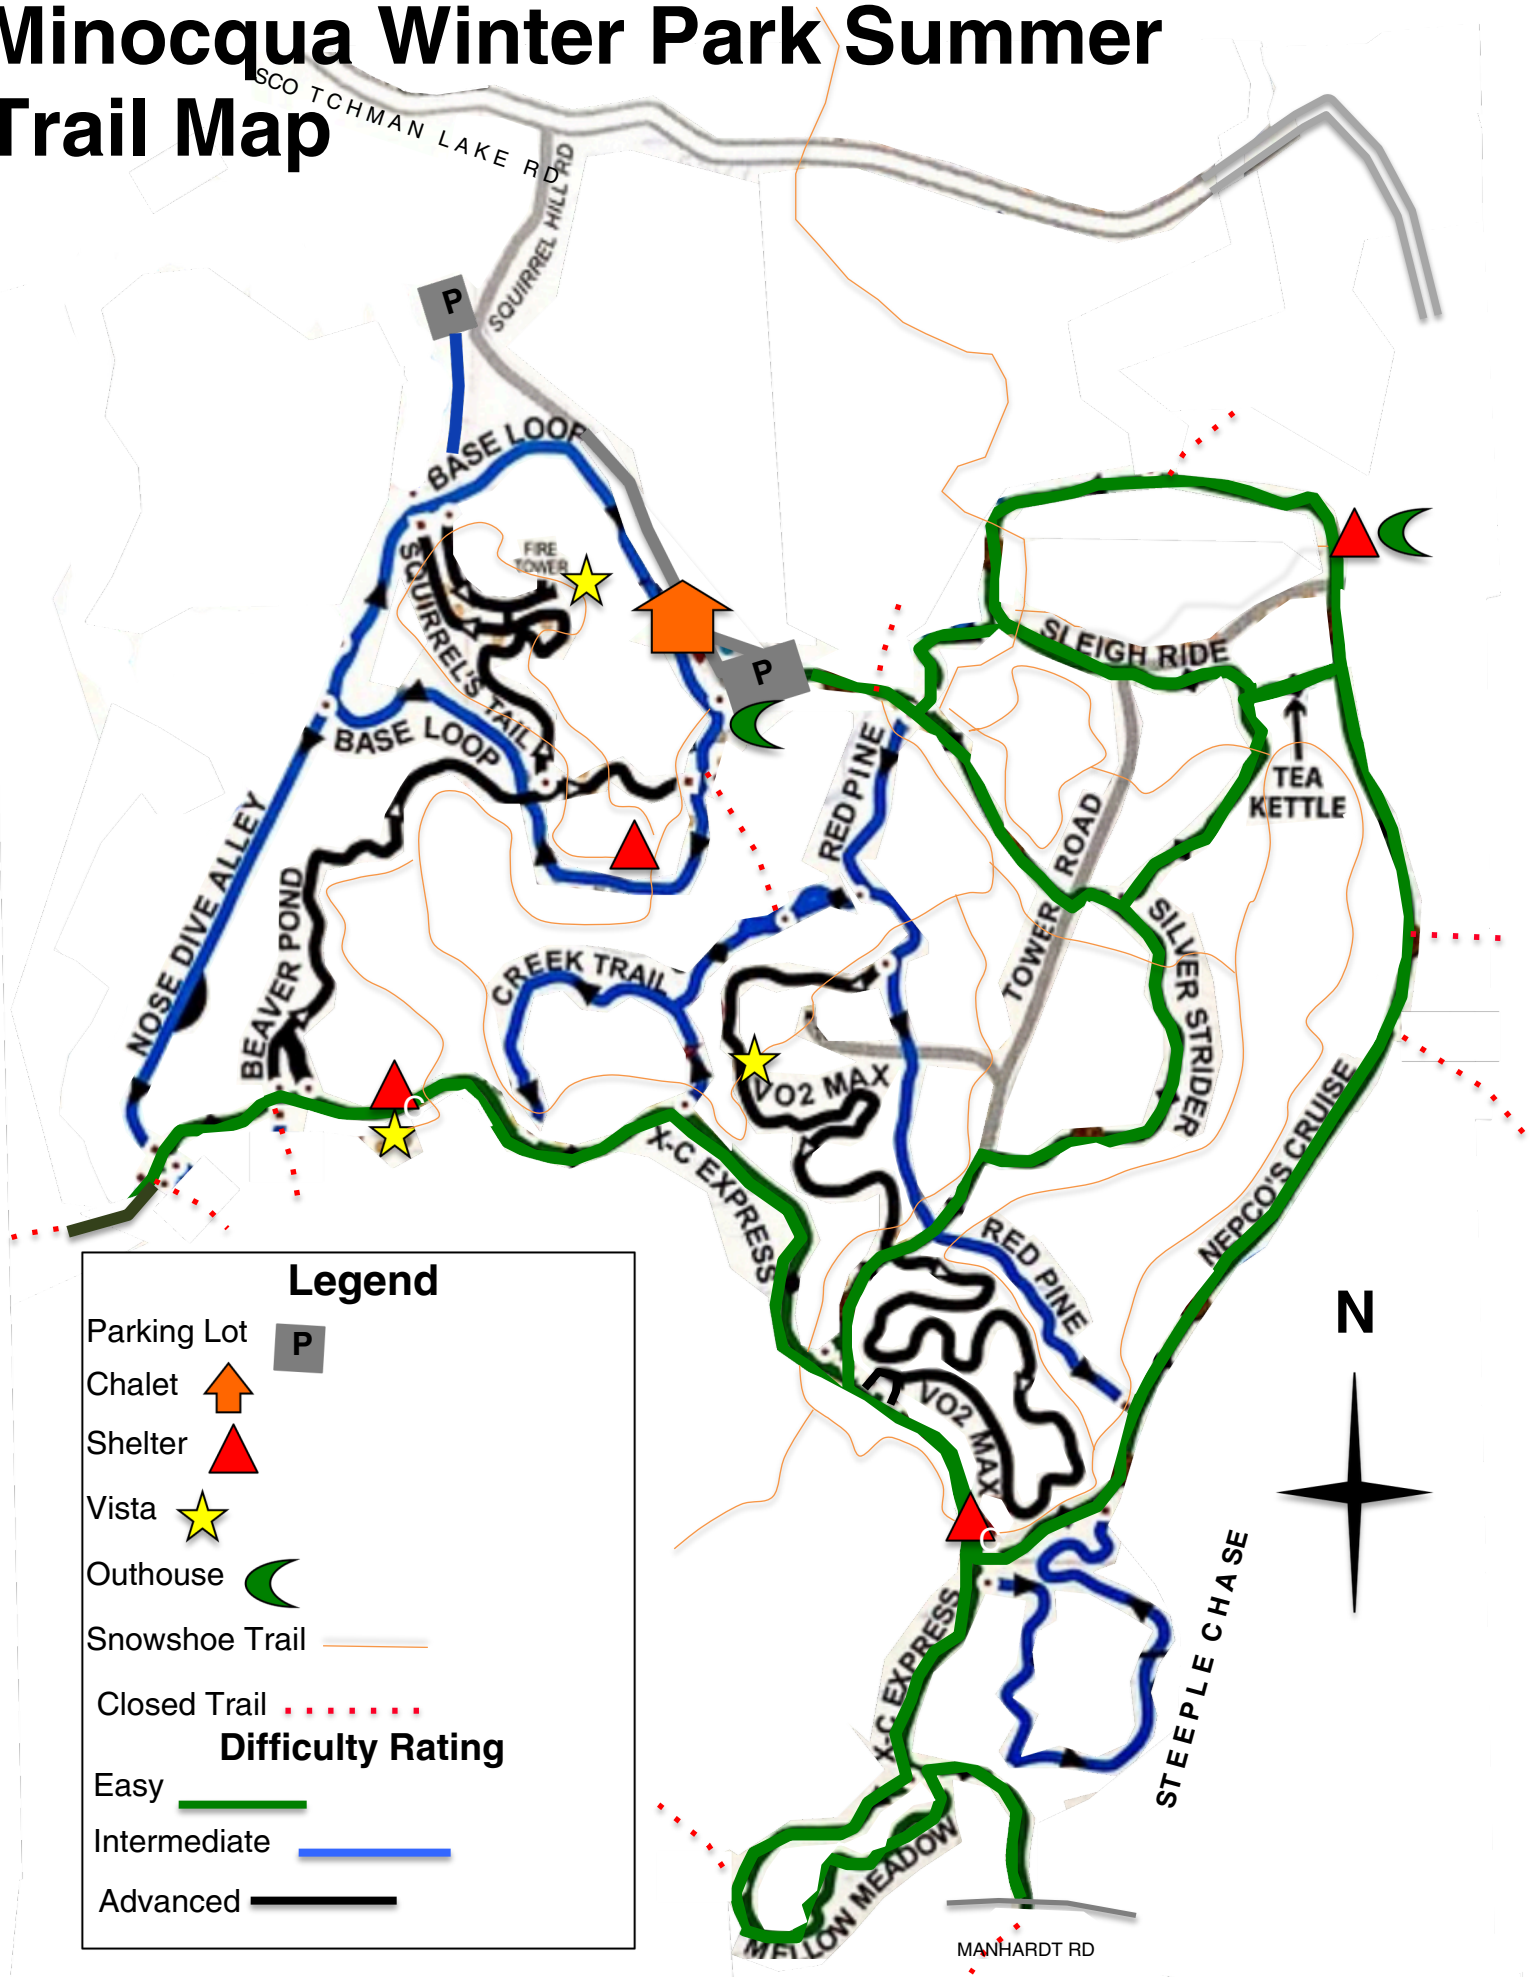

Minocqua Winter Park Summer Trail Map

Legend

Parking Lot **P**

Chalet 

Shelter 

Vista 

Outhouse 

Snowshoe Trail 

Closed Trail 

Difficulty Rating

Easy 

Intermediate 

Advanced 